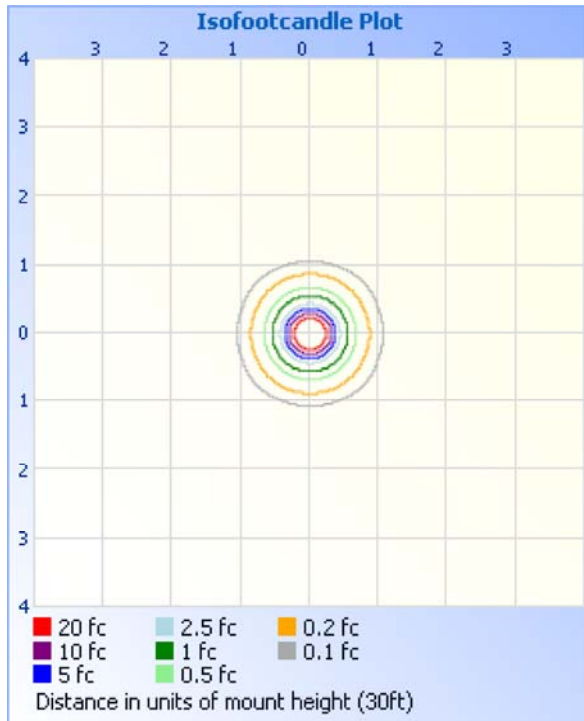

Lumens Per Zone

Zone	Lumens	% Total	Zone	Lumens	% Total
0-10	3,055.0	34.1%	90-100	0	0%
10-20	3,855.4	43.0%	100-110	0	0%
20-30	1,147.2	12.8%	110-120	0	0%
30-40	450.9	5.0%	120-130	0	0%
40-50	247.6	2.8%	130-140	0	0%
50-60	148.1	1.7%	140-150	0	0%
60-70	55.8	0.6%	150-160	0	0%
70-80	8.1	0.1%	160-170	0	0%
80-90	0	0.0%	170-180	0	0%