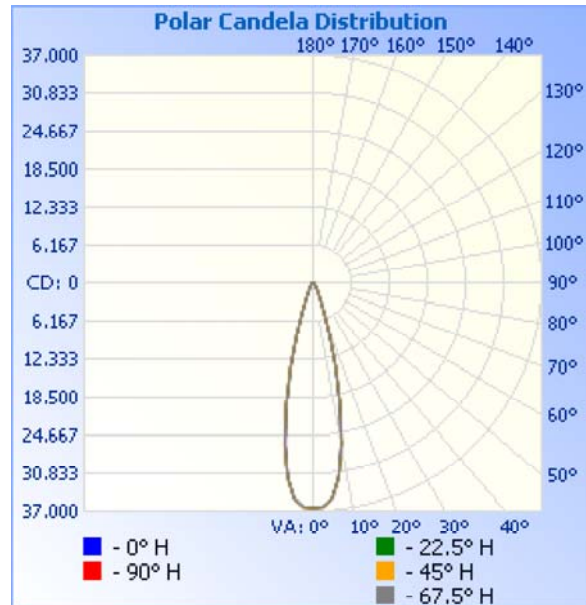

Filename: LTO-100-28-30-RJ45-80-NL_rep

Manufacturer: Aquarii

Luminaire: Stage Light

Luminaire Cat: Model: Lieto - 28 Degree Beamspread - 100 Watts - 3000K White Light

Lamp: LED

Lamp Output: 1 lamp, total luminaire Lumens: 8968.2

Max Candela: 36,471.2 at Horizontal: 0°, Vertical: 0°

Input Wattage: 101

Luminous Opening: Circular (Dia: 11.04")

Test Lab: Intertek

Photometry : Type C

CIE Class: Direct

Cutoff Class: Full Cutoff

Nema Type: 3 X 3

Zonal Lumen Summary

Zone	Lumens	% Luminaire
0-30	8,057.6	89.8%
0-40	8,508.5	94.9%
0-60	8,904.3	99.3%
60-90	63.9	0.7%
70-100	8.1	0.1%
90-120	0	0%
0-90	8,968.2	100%
90-180	0	0%
0-180	8,968.2	100%

Lumens Per Zone

Luminaire Report Summary

IESNA:LM-63-2002
 [LUMCAT] Model: Lieto - 28 Degree Beamspread - 100 Watts - 3000K White Light
 [LUMINAIRE] Stage Light
 [LAMP] LED
 [USER DEFINED] 120.04 AC, 855.7 mA, 101.13 W, 0.9845 PF
 [TEST]
 [TESTLAB] Intertek
 [ISSUEDATE] 10/03/2018
 [MANUFAC] Aquarii