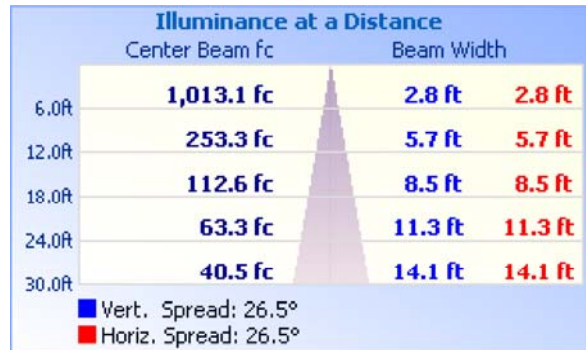

Lumens Per Zone

Zone	Lumens	% Total	Zone	Lumens	% Total
0-10	3,055.0	34.1%	90-100	0	0%
10-20	3,855.4	43.0%	100-110	0	0%
20-30	1,147.2	12.8%	110-120	0	0%
30-40	450.9	5.0%	120-130	0	0%
40-50	247.6	2.8%	130-140	0	0%
50-60	148.1	1.7%	140-150	0	0%
60-70	55.8	0.6%	150-160	0	0%
70-80	8.1	0.1%	160-170	0	0%
80-90	0	0.0%	170-180	0	0%