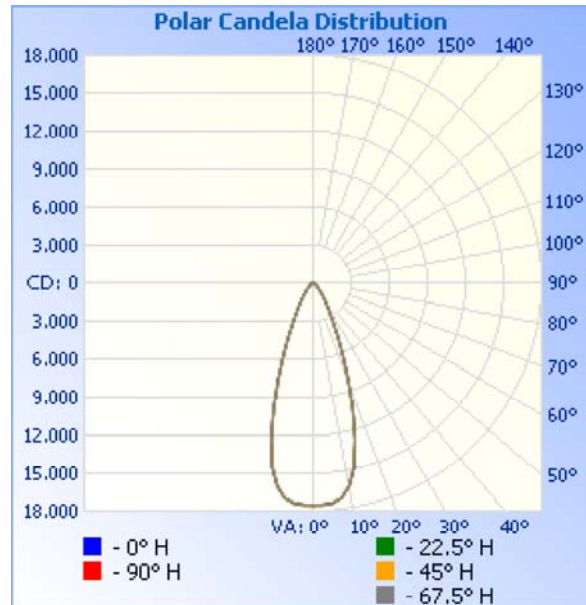

Filename: LTO-100-36-30-RJ45-80-NL_rep

Manufacturer: Aquarii

Luminaire: Stage Light

Luminaire Cat: Model: Lieto - 36 Degree Beamspread - 100 Watts - 3000K White Light

Lamp: LED

Lamp Output: 1 lamp, total luminaire Lumens: 8848.3

Max Candela: 17,579.9 at Horizontal: 67.5°, Vertical: 2.5°

Input Wattage: 102

Luminous Opening: Circular (Dia: 11.04")

Test Lab: Intertek

Photometry : Type C

CIE Class: Direct

Cutoff Class: Full Cutoff

Nema Type: 4 X 4

Zonal Lumen Summary

Zone	Lumens	% Luminaire
0-30	7,170.3	81%
0-40	8,153.5	92.1%
0-60	8,757.5	99%
60-90	90.8	1%
70-100	19.4	0.2%
90-120	0	0%
0-90	8,848.3	100%
90-180	0	0%
0-180	8,848.3	100%

Lumens Per Zone

Luminaire Report Summary

IESNA:LM-63-2002
 [LUMCAT] Model: Lieto - 36 Degree Beamspread - 100 Watts - 3000K White Light
 [LUMINAIRE] Stage Light
 [LAMP] LED
 [USER DEFINED] 120.03 AC, 864.1 mA, 102.14 W, 0.9848 PF
 [TEST]
 [TESTLAB] Intertek
 [ISSUEDATE] 10/03/2018
 [MANUFAC] Aquarii