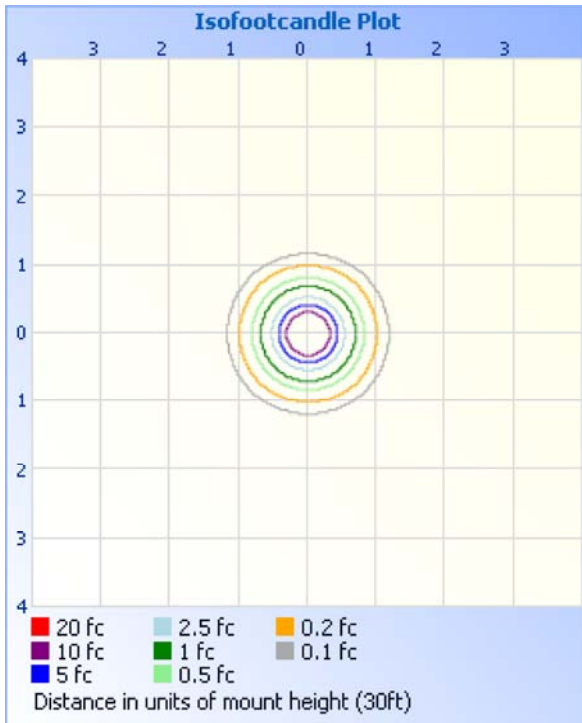

Lumens Per Zone

Zone	Lumens	% Total	Zone	Lumens	% Total
0-10	1,627.6	18.4%	90-100	0	0%
10-20	3,410.5	38.5%	100-110	0	0%
20-30	2,132.1	24.1%	110-120	0	0%
30-40	983.3	11.1%	120-130	0	0%
40-50	416.8	4.7%	130-140	0	0%
50-60	187.1	2.1%	140-150	0	0%
60-70	71.4	0.8%	150-160	0	0%
70-80	19.2	0.2%	160-170	0	0%
80-90	0.2	0.0%	170-180	0	0%