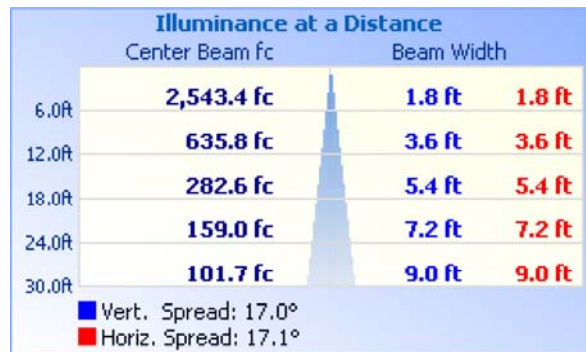

Lumens Per Zone

Zone	Lumens	% Total	Zone	Lumens	% Total
0-10	5,565.0	52.1%	90-100	0	0%
10-20	3,490.2	32.7%	100-110	0	0%
20-30	998.8	9.4%	110-120	0	0%
30-40	390.3	3.7%	120-130	0	0%
40-50	171.6	1.6%	130-140	0	0%
50-60	55.0	0.5%	140-150	0	0%
60-70	0.5	0.0%	150-160	0	0%
70-80	0	0.0%	160-170	0	0%
80-90	0	0.0%	170-180	0	0%