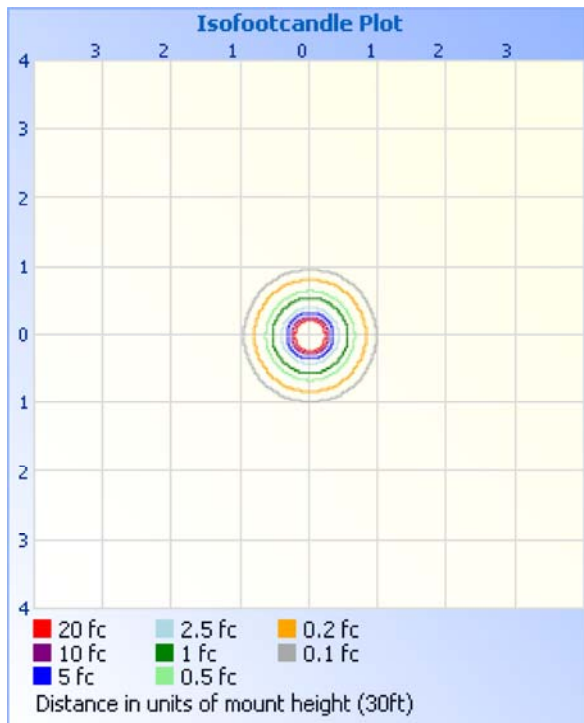

Lumens Per Zone

Zone	Lumens	% Total	Zone	Lumens	% Total
0-10	5,565.0	52.1%	90-100	0	0%
10-20	3,490.2	32.7%	100-110	0	0%
20-30	998.8	9.4%	110-120	0	0%
30-40	390.3	3.7%	120-130	0	0%
40-50	171.6	1.6%	130-140	0	0%
50-60	55.0	0.5%	140-150	0	0%
60-70	0.5	0.0%	150-160	0	0%
70-80	0	0.0%	160-170	0	0%
80-90	0	0.0%	170-180	0	0%