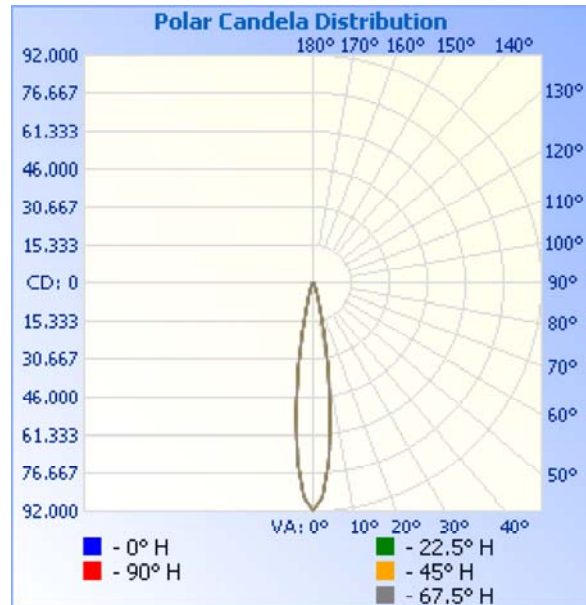

Filename: LTO-125-18-30-RJ45-80-NL_rep

Manufacturer: Aquarii

Luminaire: Stage Light

Luminaire Cat: Model: Lieto - 18 Degree Beamspread - 125 Watts - 3000K White Light

Lamp: LED

Lamp Output: 1 lamp, total luminaire Lumens: 10671.4

Max Candela: 91,561.5 at Horizontal: 0°, Vertical: 0°

Input Wattage: 132.7

Luminous Opening: Circular (Dia: 11.04")

Test Lab: Intertek

Photometry : Type C

CIE Class: Direct

Cutoff Class: Full Cutoff

Nema Type: 3 X 3

Zonal Lumen Summary

Zone	Lumens	% Luminaire
0-30	10,053.9	94.2%
0-40	10,444.2	97.9%
0-60	10,670.8	100%
60-90	0.5	0%
70-100	0	0%
90-120	0	0%
0-90	10,671.4	100%
90-180	0	0%
0-180	10,671.4	100%

Lumens Per Zone

Luminaire Report Summary

IESNA:LM-63-2002
 [TEST]
 [TESTLAB] Intertek
 [ISSUEDATE] 10/03/2018
 [MANUFAC] Aquarii
 [LUMCAT] Model: Lieto - 18 Degree Beamspread - 125 Watts - 3000K White Light
 [LUMINAIRE] Stage Light
 [LAMP] LED
 [_TOTALLUMINAIRELUMENS] 10671.4
 [USER DEFINED] 120.06 AC, 1112.2 MA, 131.79 W, 0.9844 PF