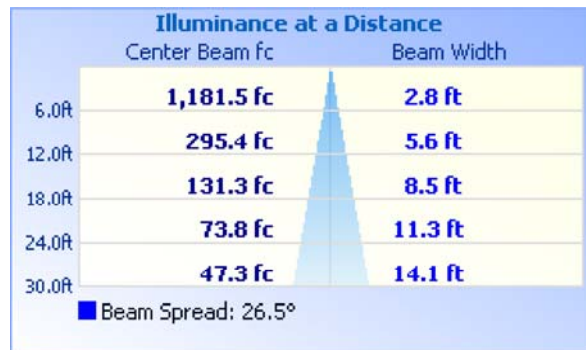

Lumens Per Zone

Zone	Lumens	% Total	Zone	Lumens	% Total
0-10	3,564.9	34.1%	90-100	0	0%
10-20	4,486.0	42.9%	100-110	0	0%
20-30	1,335.4	12.8%	110-120	0	0%
30-40	527.1	5.0%	120-130	0	0%
40-50	291.1	2.8%	130-140	0	0%
50-60	175.9	1.7%	140-150	0	0%
60-70	68.6	0.7%	150-160	0	0%
70-80	12.4	0.1%	160-170	0	0%
80-90	0	0.0%	170-180	0	0%