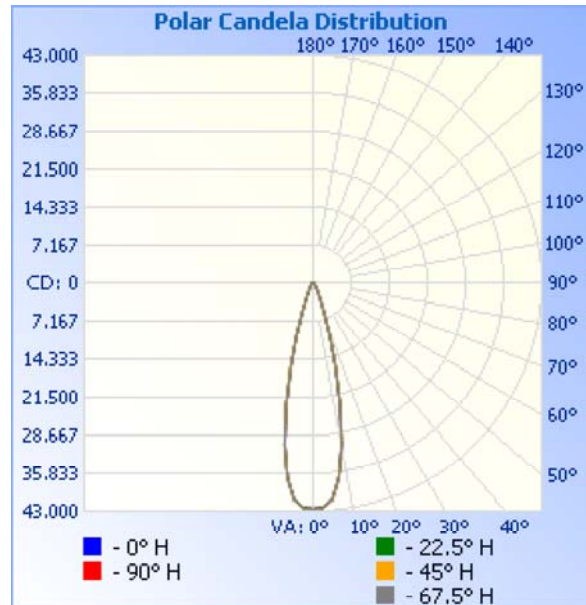

Filename: LTO-125-28-30-RJ45-80-NL_rep

Manufacturer: Aquarii

Luminaire: Stage Light

Luminaire Cat: Model: Lieto - 28 Degree Beamspread - 125 Watts - 3000K White Light

Lamp: LED

Lamp Output: 1 lamp, total luminaire Lumens: 10461.3

Max Candela: 42,534.3 at Horizontal: 0°, Vertical: 0°

Input Wattage: 125.4

Luminous Opening: Circular (Dia: 11.04")

Test Lab: Intertek

Photometry : Type C

CIE Class: Direct

Cutoff Class: Full Cutoff

Nema Type: 3 X 3

Zonal Lumen Summary

Zone	Lumens	% Luminaire
0-30	9,386.3	89.7%
0-40	9,913.4	94.8%
0-60	10,380.4	99.2%
60-90	80.9	0.8%
70-100	12.4	0.1%
90-120	0	0%
0-90	10,461.3	100%
90-180	0	0%
0-180	10,461.3	100%

Lumens Per Zone

Luminaire Report Summary

IESNA:LM-63-2002
 [LUMCAT] Model: Lieto - 28 Degree Beamspread - 125 Watts - 3000K White Light
 [LUMINAIRE] Stage Light
 [LAMP] LED
 [USER DEFINED] 120.01 AC, 1058.8 mA, 125.6 W, 0.9885 PF
 [TEST]
 [TESTLAB] Intertek
 [ISSUEDATE] 10/03/2018
 [MANUFAC] Aquarii