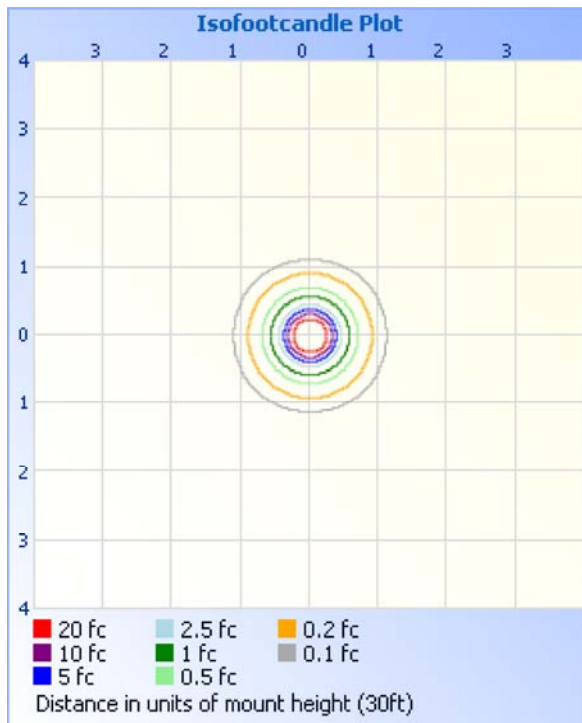

Lumens Per Zone

Zone	Lumens	% Total	Zone	Lumens	% Total
0-10	3,564.9	34.1%	90-100	0	0%
10-20	4,486.0	42.9%	100-110	0	0%
20-30	1,335.4	12.8%	110-120	0	0%
30-40	527.1	5.0%	120-130	0	0%
40-50	291.1	2.8%	130-140	0	0%
50-60	175.9	1.7%	140-150	0	0%
60-70	68.6	0.7%	150-160	0	0%
70-80	12.4	0.1%	160-170	0	0%
80-90	0	0.0%	170-180	0	0%