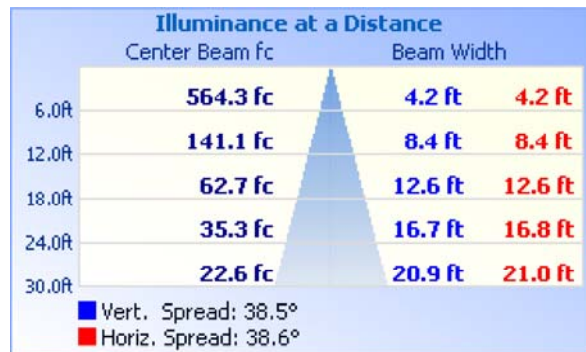

Lumens Per Zone

Zone	Lumens	% Total	Zone	Lumens	% Total
0-10	1,888.6	18.4%	90-100	0	0%
10-20	3,965.5	38.6%	100-110	0	0%
20-30	2,475.0	24.1%	110-120	0	0%
30-40	1,139.1	11.1%	120-130	0	0%
40-50	482.8	4.7%	130-140	0	0%
50-60	216.9	2.1%	140-150	0	0%
60-70	83.0	0.8%	150-160	0	0%
70-80	22.5	0.2%	160-170	0	0%
80-90	0.2	0.0%	170-180	0	0%