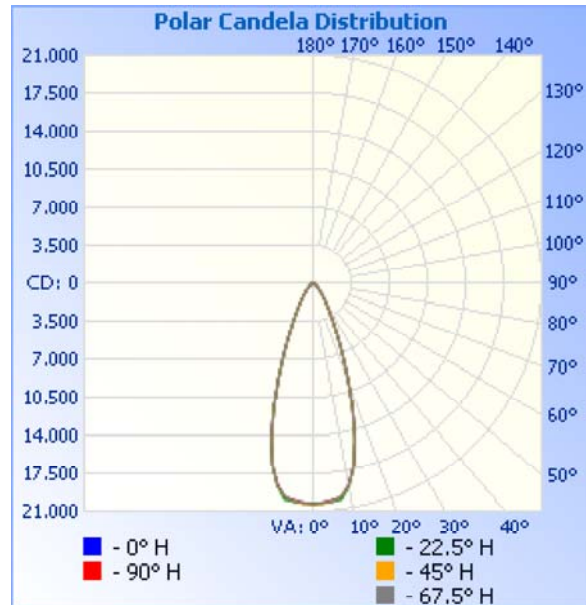

Filename: LTO-125-36-30-RJ45-80-NL_rep

Manufacturer: Aquarii

Luminaire: Stage Light

Luminaire Cat: Model: Lieto - 36 Degree Beamspread - 125 Watts - 3000K White Light

Lamp: LED

Lamp Output: 1 lamp, total luminaire Lumens: 10273.7

Max Candela: 20,355.0 at Horizontal: 45°, Vertical: 2.5°

Input Wattage: 126.4

Luminous Opening: Circular (Dia: 11.04")

Test Lab: Intertek

Photometry : Type C

CIE Class: Direct

Cutoff Class: Full Cutoff

Nema Type: 4 X 4

Zonal Lumen Summary

Zone	Lumens	% Luminaire
0-30	8,329.1	81.1%
0-40	9,468.2	92.2%
0-60	10,167.9	99%
60-90	105.7	1%
70-100	22.7	0.2%
90-120	0	0%
0-90	10,273.7	100%
90-180	0	0%
0-180	10,273.7	100%

Lumens Per Zone

Luminaire Report Summary

IESNA:LM-63-2002

[LUMCAT] Model: Lieto - 36 Degree Beamspread - 125 Watts - 3000K White Light

[LUMINAIRE] Stage Light

[LAMP] LED

[USER DEFINED] 120.04 AC, 1065.9 mA, 126.49 W, 0.9886 PF