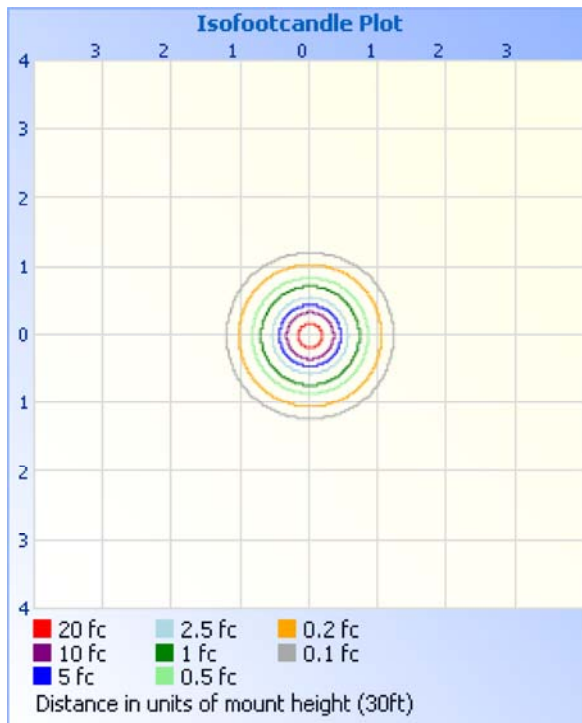

Lumens Per Zone

Zone	Lumens	% Total	Zone	Lumens	% Total
0-10	1,888.6	18.4%	90-100	0	0%
10-20	3,965.5	38.6%	100-110	0	0%
20-30	2,475.0	24.1%	110-120	0	0%
30-40	1,139.1	11.1%	120-130	0	0%
40-50	482.8	4.7%	130-140	0	0%
50-60	216.9	2.1%	140-150	0	0%
60-70	83.0	0.8%	150-160	0	0%
70-80	22.5	0.2%	160-170	0	0%
80-90	0.2	0.0%	170-180	0	0%