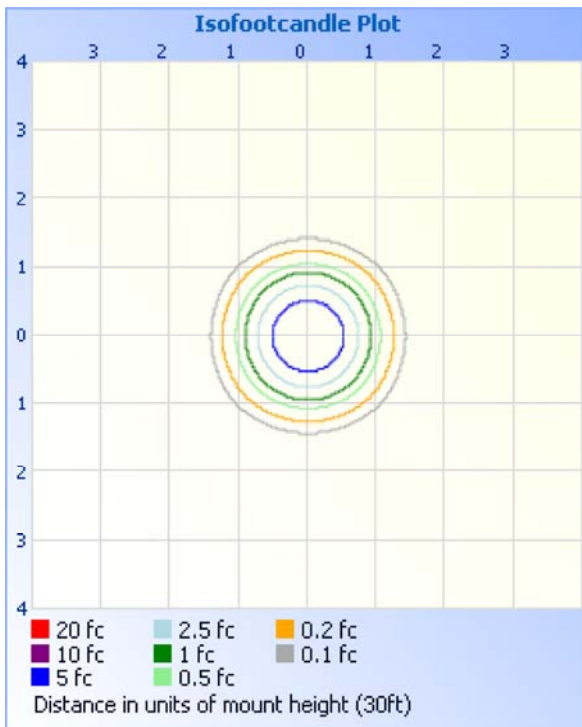

Coefficients Of Utilization - Zonal Cavity Method

Effective Floor Cavity Reflectance: 20%

RCC %:	80				70				50			30			10			0
RW %:	70	50	30	0	70	50	30	0	50	30	20	50	30	20	50	30	20	0
RCR: 0	1.19	1.19	1.19	1.19	1.16	1.16	1.16	1.00	1.11	1.11	1.11	1.06	1.06	1.06	1.02	1.02	1.02	1.00
1	1.13	1.09	1.07	1.04	1.10	1.07	1.05	.92	1.03	1.01	.99	.99	.98	.96	.96	.95	.93	.92
2	1.06	1.00	.96	.92	1.04	.99	.94	.84	.95	.92	.89	.92	.89	.87	.89	.87	.85	.83
3	.99	.92	.86	.82	.97	.91	.85	.77	.88	.83	.80	.85	.82	.78	.83	.80	.77	.75
4	.93	.85	.78	.73	.91	.83	.77	.70	.81	.76	.72	.79	.75	.71	.77	.73	.70	.69
5	.88	.78	.71	.66	.86	.77	.71	.64	.75	.70	.65	.73	.69	.65	.72	.68	.64	.63
6	.82	.72	.65	.60	.81	.71	.65	.59	.70	.64	.60	.68	.63	.59	.67	.62	.59	.57
7	.77	.67	.60	.55	.76	.66	.60	.54	.65	.59	.55	.63	.58	.54	.62	.58	.54	.52
8	.73	.62	.55	.51	.72	.62	.55	.50	.60	.54	.50	.59	.54	.50	.58	.53	.50	.48
9	.69	.58	.51	.47	.68	.57	.51	.46	.56	.50	.46	.55	.50	.46	.54	.50	.46	.45
10	.65	.54	.48	.43	.64	.54	.47	.43	.53	.47	.43	.52	.47	.43	.51	.46	.43	.41

Luminaire Report Summary

IESNA:LM-63-2002
[LUMCAT] Model: Lieto - 70 Degree Beamspread - 125 Watts - 3000K White Light
[LUMINAIRE] Stage Light
[LAMP] LED
[USER DEFINED] 120.01 AC, 1059.4 mA, 125.67 W, 0.9884 PF
[TEST]
[TESTLAB] Intertek
[ISSUE DATE] 10/03/2018
[MANUFAC] Aquarii

FILE: CREATED USING ABSOLUTE PHOTOMETRY
FILE: CANDELA MULTIPLIER: 1
FILE: VERTICAL ANGLES: 73, HORIZONTAL ANGLES: 17
FILE: COORDINATE SYSTEM: TYPE C
FILE: UNIT OF MEASURE: STANDARD
FILE: BALLAST FACTOR: 1