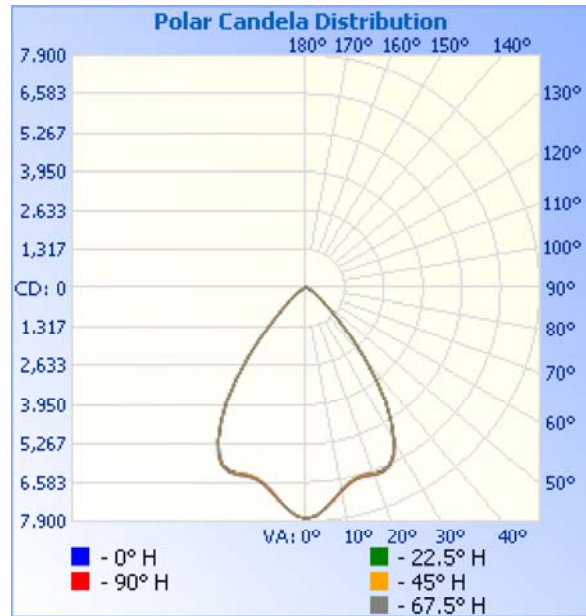

**Filename: LTO-125-70-30-RJ45-80-NL\_rep**

Manufacturer: Aquarii

Luminaire: Stage Light

Luminaire Cat: Model: Lieto - 70 Degree Beamspread - 125 Watts - 3000K White Light

Lamp: LED

Lamp Output: 1 lamp, total luminaire Lumens: 10480.6

Max Candela: 7,806.0 at Horizontal: 0°, Vertical: 0°

Input Wattage: 125.5

Luminous Opening: Circular (Dia: 11.04")

Test Lab: Intertek

Photometry : Type C

CIE Class: Direct

Cutoff Class: Cutoff

Nema Type: 6 X 6

**Zonal Lumen Summary**

Zone	Lumens	% Luminaire
0-30	5,605.6	53.5%
0-40	8,458.1	80.7%
0-60	10,257.1	97.9%
60-90	223.5	2.1%
70-100	76.3	0.7%
90-120	0.0	0%
0-90	10,480.6	100%
90-180	0.0	0%
0-180	10,480.6	100%

**Luminaire Report Summary**

IESNA:LM-63-2002  
 [LUMCAT] Model: Lieto - 70 Degree Beamspread - 125 Watts - 3000K White Light  
 [LUMINAIRE] Stage Light  
 [LAMP] LED  
 [USER DEFINED] 120.01 AC, 1059.4 mA, 125.67 W, 0.9884 PF  
 [TEST]  
 [TESTLAB] Intertek  
 [ISSUE DATE] 10/03/2018  
 [MANUFAC] Aquarii