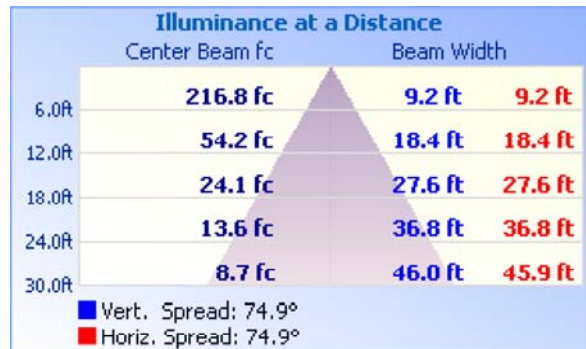

Lumens Per Zone

Zone	Lumens	% Total	Zone	Lumens	% Total
0-10	696.3	6.6%	90-100	0	0%
10-20	1,901.6	18.1%	100-110	0.0	0%
20-30	3,007.7	28.7%	110-120	0	0%
30-40	2,852.5	27.2%	120-130	0	0%
40-50	1,348.4	12.9%	130-140	0	0%
50-60	450.6	4.3%	140-150	0	0%
60-70	147.2	1.4%	150-160	0	0%
70-80	62.6	0.6%	160-170	0	0%
80-90	13.7	0.1%	170-180	0	0%