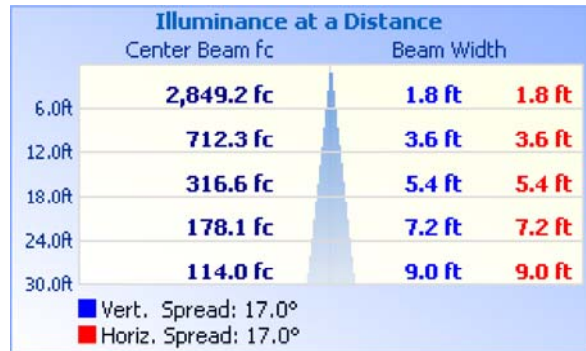

Lumens Per Zone

Zone	Lumens	% Total	Zone	Lumens	% Total
0-10	6,244.1	52.3%	90-100	0	0%
10-20	3,899.4	32.6%	100-110	0	0%
20-30	1,116.1	9.3%	110-120	0	0%
30-40	435.7	3.6%	120-130	0	0%
40-50	191.9	1.6%	130-140	0	0%
50-60	61.6	0.5%	140-150	0	0%
60-70	0.6	0.0%	150-160	0	0%
70-80	0	0.0%	160-170	0	0%
80-90	0	0.0%	170-180	0	0%