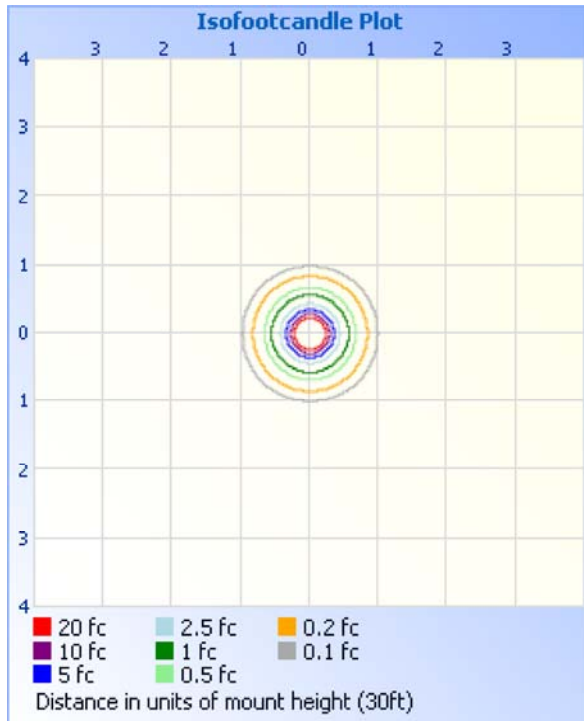

Lumens Per Zone

Zone	Lumens	% Total	Zone	Lumens	% Total
0-10	6,244.1	52.3%	90-100	0	0%
10-20	3,899.4	32.6%	100-110	0	0%
20-30	1,116.1	9.3%	110-120	0	0%
30-40	435.7	3.6%	120-130	0	0%
40-50	191.9	1.6%	130-140	0	0%
50-60	61.6	0.5%	140-150	0	0%
60-70	0.6	0.0%	150-160	0	0%
70-80	0	0.0%	160-170	0	0%
80-90	0	0.0%	170-180	0	0%