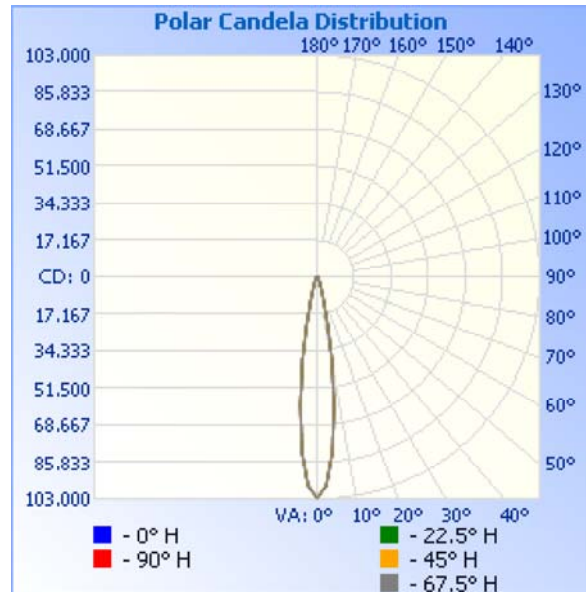

Filename: LTO-150-18-30-RJ45-80-NL_rep

Manufacturer: Aquarii

Luminaire: Stage Light

Luminaire Cat: Model: Lieto - 18 Degree Beamspread - 150 Watts - 3000K White Light

Lamp: LED

Lamp Output: 1 lamp, total luminaire Lumens: 11949.3

Max Candela: 102,570.9 at Horizontal: 0°, Vertical: 0°

Input Wattage: 157.2

Luminous Opening: Circular (Dia: 11.04")

Test Lab: Intertek

Photometry : Type C

CIE Class: Direct

Cutoff Class: Full Cutoff

Nema Type: 3 X 3

Zonal Lumen Summary

Zone	Lumens	% Luminaire
0-30	11,259.5	94.2%
0-40	11,695.2	97.9%
0-60	11,948.7	100%
60-90	0.6	0%
70-100	0	0%
90-120	0	0%
0-90	11,949.3	100%
90-180	0	0%
0-180	11,949.3	100%

Lumens Per Zone