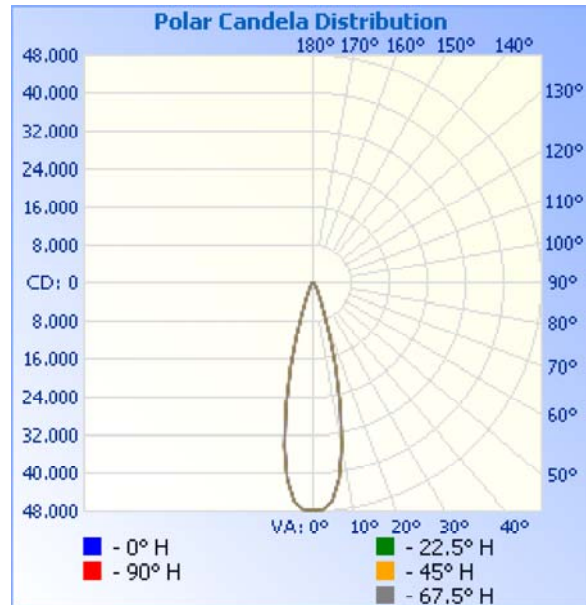

**Filename: LTO-150-28-30-RJ45-80-NL\_rep**

Manufacturer: Aquarii

Luminaire: Stage Light

Luminaire Cat: Model: Lieto - 28 Degree Beamspread - 150 Watts - 3000K White Light

Lamp: LED

Lamp Output: 1 lamp, total luminaire Lumens: 11759.4

Max Candela: 47,775.2 at Horizontal: 0°, Vertical: 0°

Input Wattage: 151.1

Luminous Opening: Circular (Dia: 11.04")

Test Lab: Intertek

Photometry : Type C

CIE Class: Direct

Cutoff Class: Full Cutoff

Nema Type: 3 X 3

**Zonal Lumen Summary**

Zone	Lumens	% Luminaire
0-30	10,551.5	89.7%
0-40	11,143.1	94.8%
0-60	11,668.1	99.2%
60-90	91.3	0.8%
70-100	13.8	0.1%
90-120	0	0%
0-90	11,759.4	100%
90-180	0	0%
0-180	11,759.4	100%

**Lumens Per Zone**

Zone	Lumens	% Total	Zone	Lumens	% Total
0-10	4,010.9	34.1%	90-100	0	0%
10-20	5,043.0	42.9%	100-110	0	0%
20-30	1,497.6	12.7%	110-120	0	0%
30-40	591.7	5.0%	120-130	0	0%
40-50	327.1	2.8%	130-140	0	0%
50-60	197.9	1.7%	140-150	0	0%
60-70	77.4	0.7%	150-160	0	0%
70-80	13.8	0.1%	160-170	0	0%
80-90	0	0.0%	170-180	0	0%