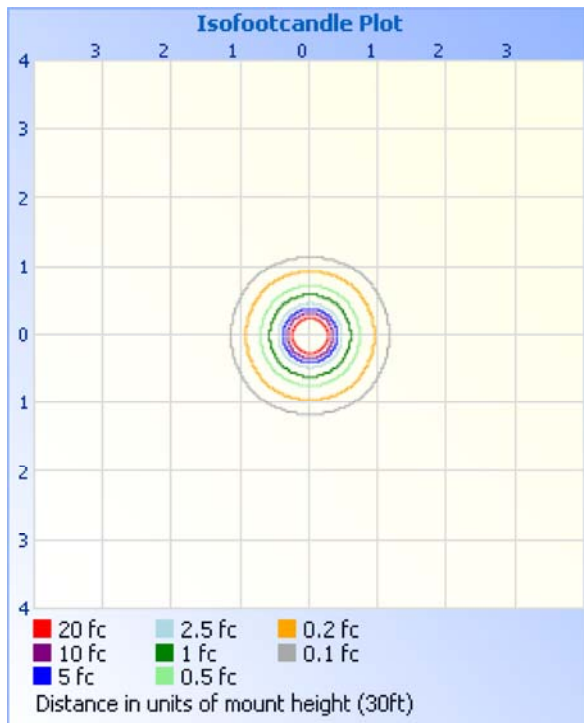

Lumens Per Zone

Zone	Lumens	% Total	Zone	Lumens	% Total
0-10	4,010.9	34.1%	90-100	0	0%
10-20	5,043.0	42.9%	100-110	0	0%
20-30	1,497.6	12.7%	110-120	0	0%
30-40	591.7	5.0%	120-130	0	0%
40-50	327.1	2.8%	130-140	0	0%
50-60	197.9	1.7%	140-150	0	0%
60-70	77.4	0.7%	150-160	0	0%
70-80	13.8	0.1%	160-170	0	0%
80-90	0	0.0%	170-180	0	0%