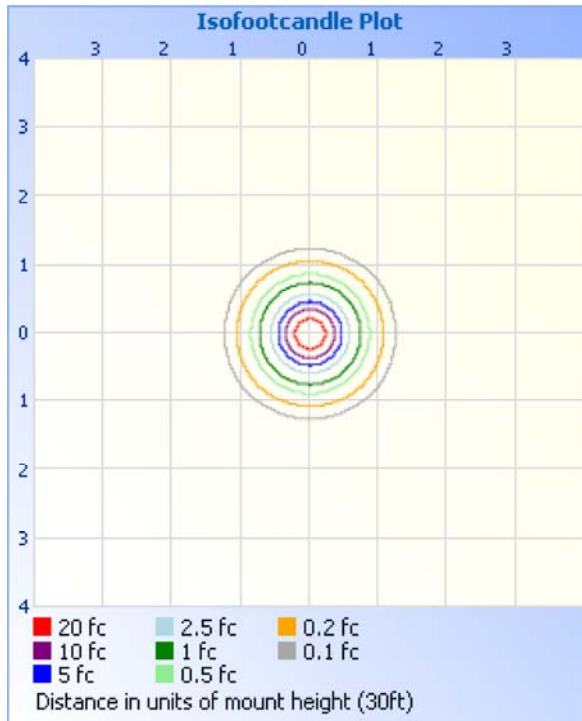

Lumens Per Zone

Zone	Lumens	% Total	Zone	Lumens	% Total
0-10	2,108.6	18.3%	90-100	0	0%
10-20	4,437.9	38.6%	100-110	0	0%
20-30	2,771.0	24.1%	110-120	0	0%
30-40	1,276.5	11.1%	120-130	0	0%
40-50	540.0	4.7%	130-140	0	0%
50-60	242.9	2.1%	140-150	0	0%
60-70	92.7	0.8%	150-160	0	0%
70-80	25.2	0.2%	160-170	0	0%
80-90	0.2	0.0%	170-180	0	0%