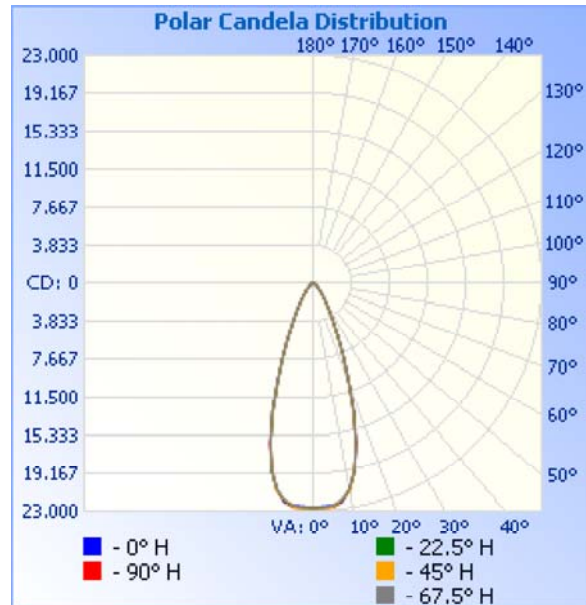

Filename: LTO-150-36-30-RJ45-80-NL_rep

Manufacturer: Aquarii

Luminaire: Stage Light

Luminaire Cat: Model: Lieto - 36 Degree Beamspread - 150 Watts - 3000K White Light

Lamp: LED

Lamp Output: 1 lamp, total luminaire Lumens: 11495

Max Candela: 22,725.2 at Horizontal: 45°, Vertical: 2.5°

Input Wattage: 150.9

Luminous Opening: Circular (Dia: 11.04")

Test Lab: Intertek

Photometry : Type C

CIE Class: Direct

Cutoff Class: Full Cutoff

Nema Type: 4 X 4

Zonal Lumen Summary

Zone	Lumens	% Luminaire
0-30	9,317.5	81.1%
0-40	10,594.0	92.2%
0-60	11,376.9	99%
60-90	118.1	1%
70-100	25.4	0.2%
90-120	0	0%
0-90	11,495.0	100%
90-180	0	0%
0-180	11,495.0	100%

Lumens Per Zone

Zone	Lumens	% Total	Zone	Lumens	% Total
0-10	2,108.6	18.3%	90-100	0	0%
10-20	4,437.9	38.6%	100-110	0	0%
20-30	2,771.0	24.1%	110-120	0	0%
30-40	1,276.5	11.1%	120-130	0	0%
40-50	540.0	4.7%	130-140	0	0%
50-60	242.9	2.1%	140-150	0	0%
60-70	92.7	0.8%	150-160	0	0%
70-80	25.2	0.2%	160-170	0	0%
80-90	0.2	0.0%	170-180	0	0%