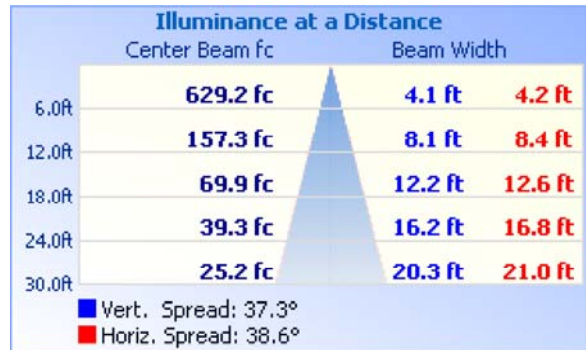

Lumens Per Zone

Zone	Lumens	% Total	Zone	Lumens	% Total
0-10	2,108.6	18.3%	90-100	0	0%
10-20	4,437.9	38.6%	100-110	0	0%
20-30	2,771.0	24.1%	110-120	0	0%
30-40	1,276.5	11.1%	120-130	0	0%
40-50	540.0	4.7%	130-140	0	0%
50-60	242.9	2.1%	140-150	0	0%
60-70	92.7	0.8%	150-160	0	0%
70-80	25.2	0.2%	160-170	0	0%
80-90	0.2	0.0%	170-180	0	0%