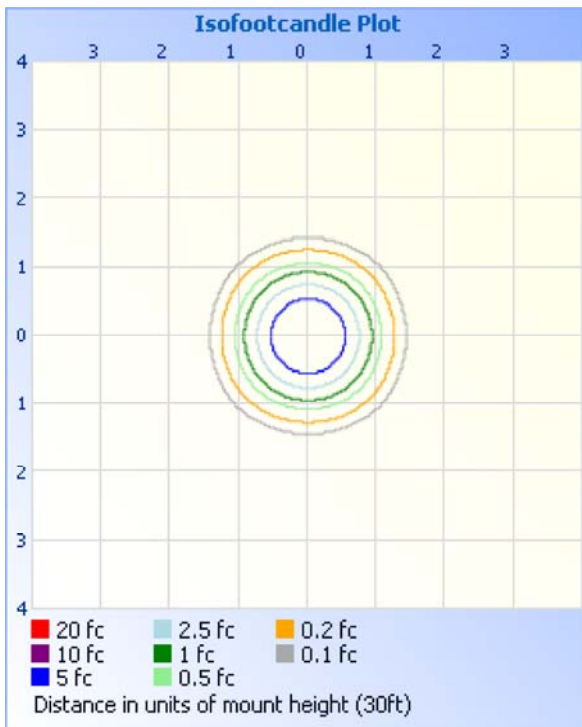

Coefficients Of Utilization - Zonal Cavity Method

Effective Floor Cavity Reflectance: 20%

RCC %:	80				70				50			30			10			0
RW %:	70	50	30	0	70	50	30	0	50	30	20	50	30	20	50	30	20	0
RCR: 0	1.19	1.19	1.19	1.19	1.16	1.16	1.16	1.00	1.11	1.11	1.11	1.06	1.06	1.06	1.02	1.02	1.02	1.00
1	1.13	1.09	1.07	1.04	1.10	1.07	1.05	.92	1.03	1.01	.99	.99	.98	.96	.96	.95	.93	.92
2	1.06	1.00	.96	.92	1.04	.99	.94	.84	.95	.92	.89	.92	.89	.87	.89	.87	.85	.83
3	.99	.92	.86	.82	.97	.91	.85	.77	.88	.83	.80	.85	.82	.78	.83	.80	.77	.75
4	.93	.85	.78	.73	.91	.83	.77	.70	.81	.76	.72	.79	.75	.71	.77	.73	.70	.69
5	.88	.78	.71	.66	.86	.77	.71	.64	.75	.70	.65	.73	.69	.65	.72	.68	.64	.63
6	.82	.72	.65	.60	.81	.71	.65	.59	.70	.64	.60	.68	.63	.59	.67	.62	.59	.57
7	.77	.67	.60	.55	.76	.66	.60	.54	.65	.59	.55	.63	.58	.54	.62	.58	.54	.52
8	.73	.62	.55	.51	.72	.62	.55	.50	.60	.54	.50	.59	.54	.50	.58	.53	.50	.48
9	.69	.58	.51	.47	.68	.57	.51	.46	.56	.51	.46	.55	.50	.46	.55	.50	.46	.45
10	.65	.54	.48	.43	.64	.54	.47	.43	.53	.47	.43	.52	.47	.43	.51	.46	.43	.41

Luminaire Report Summary

IESNA:LM-63-2002
[LUMCAT] Model: Lieto - 70 Degree Beamspread - 150 Watts - 3000K White Light
[LUMINAIRE] Stage Light
[LAMP] LED
[USER DEFINED] 120.09 AC, 1161.0 mA, 138.01 W, 0.9898 PF
[TEST]
[TESTLAB] Intertek
[ISSUE DATE] 10/03/2018
[MANUFAC] Aquarii

FILE: CREATED USING ABSOLUTE PHOTOMETRY
FILE: CANDELA MULTIPLIER: 1
FILE: VERTICAL ANGLES: 73, HORIZONTAL ANGLES: 17
FILE: COORDINATE SYSTEM: TYPE C
FILE: UNIT OF MEASURE: STANDARD
FILE: BALLAST FACTOR: 1