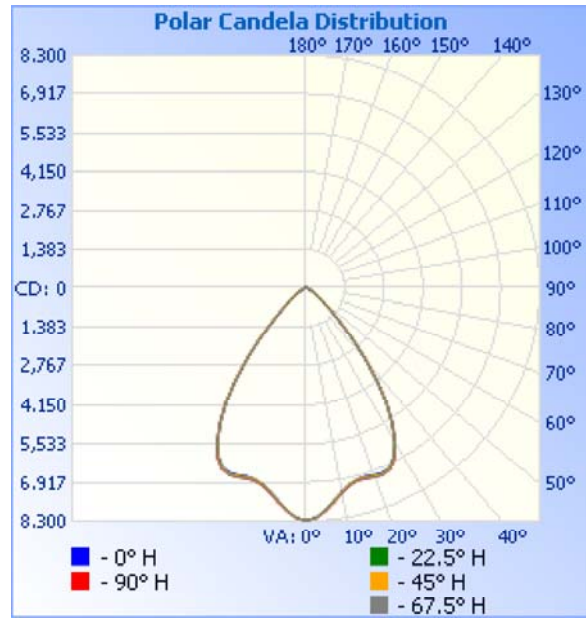

Filename: LTO-150-70-30-RJ45-80-NL_rep

Manufacturer: Aquarii

Luminaire: Stage Light

Luminaire Cat: Model: Lieto - 70 Degree Beamspread - 150 Watts - 3000K White Light

Lamp: LED

Lamp Output: 1 lamp, total luminaire Lumens: 11114

Max Candela: 8,273.6 at Horizontal: 0°, Vertical: 0°

Input Wattage: 137.9

Luminous Opening: Circular (Dia: 11.04")

Test Lab: Intertek

Photometry : Type C

CIE Class: Direct

Cutoff Class: Cutoff

Nema Type: 6 X 6

Zonal Lumen Summary

Zone	Lumens	% Luminaire
0-30	5,945.4	53.5%
0-40	8,971.2	80.7%
0-60	10,878.0	97.9%
60-90	236.1	2.1%
70-100	80.4	0.7%
90-120	0.0	0%
0-90	11,114.0	100%
90-180	0.0	0%
0-180	11,114.1	100%

Luminaire Report Summary

IESNA:LM-63-2002
 [LUMCAT] Model: Lieto - 70 Degree Beamspread - 150 Watts - 3000K White Light
 [LUMINAIRE] Stage Light
 [LAMP] LED
 [USER DEFINED] 120.09 AC, 1161.0 mA, 138.01 W, 0.9898 PF
 [TEST]
 [TESTLAB] Intertek
 [ISSUE DATE] 10/03/2018
 [MANUFAC] Aquarii