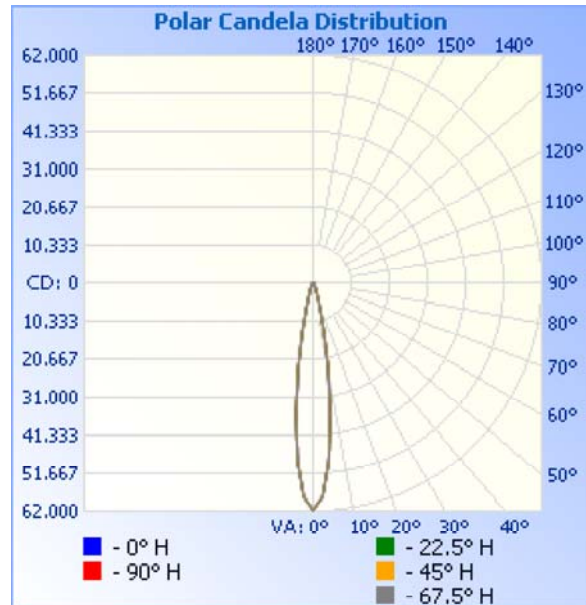

Max Candela: 61,681.4 at Horizontal: 0°, Vertical: 0°

Input Wattage: 79.2

Luminous Opening: Circular (Dia: 11.04")

Test Lab: Intertek

Photometry : Type C

CIE Class: Direct

Cutoff Class: Full Cutoff

Nema Type: 3 X 3

Zonal Lumen Summary

Zone	Lumens	% Luminaire
0-30	6,816.4	94.2%
0-40	7,083.6	97.9%
0-60	7,238.4	100%
60-90	0.4	0%
70-100	0	0%
90-120	0	0%
0-90	7,238.7	100%
90-180	0	0%
0-180	7,238.7	100%

Lumens Per Zone

Zone	Lumens	% Total	Zone	Lumens	% Total
0-10	3,756.2	51.9%	90-100	0	0%
10-20	2,377.6	32.8%	100-110	0	0%
20-30	682.6	9.4%	110-120	0	0%
30-40	267.2	3.7%	120-130	0	0%
40-50	117.2	1.6%	130-140	0	0%
50-60	37.6	0.5%	140-150	0	0%
60-70	0.4	0.0%	150-160	0	0%
70-80	0	0.0%	160-170	0	0%
80-90	0	0.0%	170-180	0	0%

Coefficients Of Utilization - Zonal Cavity Method

Effective Floor Cavity Reflectance: 20%

RCC %:	80				70				50				30			10			0
RW %:	70	50	30	0	70	50	30	0	50	30	20	50	30	20	50	30	20	0	
RCR: 0	1.19	1.19	1.19	1.19	1.16	1.16	1.16	1.00	1.11	1.11	1.11	1.06	1.06	1.06	1.02	1.02	1.02	1.00	
1	1.15	1.13	1.12	1.10	1.13	1.11	1.10	.98	1.07	1.06	1.05	1.04	1.03	1.02	1.00	1.00	.99	.97	
2	1.12	1.09	1.06	1.04	1.10	1.07	1.05	.95	1.04	1.02	1.00	1.01	1.00	.98	.99	.97	.96	.95	
3	1.09	1.05	1.01	.99	1.07	1.03	1.00	.93	1.01	.99	.97	.99	.97	.95	.97	.95	.94	.92	
4	1.06	1.01	.98	.95	1.05	1.00	.97	.91	.98	.95	.93	.96	.94	.92	.95	.93	.91	.90	
5	1.03	.98	.94	.92	1.02	.97	.94	.89	.96	.93	.91	.94	.92	.90	.93	.91	.89	.88	
6	1.01	.95	.92	.89	1.00	.95	.91	.87	.93	.90	.88	.92	.90	.88	.91	.89	.87	.86	
7	.99	.93	.89	.87	.98	.92	.89	.85	.91	.88	.86	.90	.88	.86	.89	.87	.85	.84	
8	.97	.91	.87	.85	.96	.90	.87	.83	.89	.86	.84	.89	.86	.84	.88	.85	.84	.83	
9	.95	.89	.85	.83	.94	.88	.85	.82	.88	.85	.82	.87	.84	.82	.86	.84	.82	.81	
10	.93	.87	.83	.81	.92	.87	.83	.80	.86	.83	.81	.85	.83	.81	.85	.82	.80	.80	