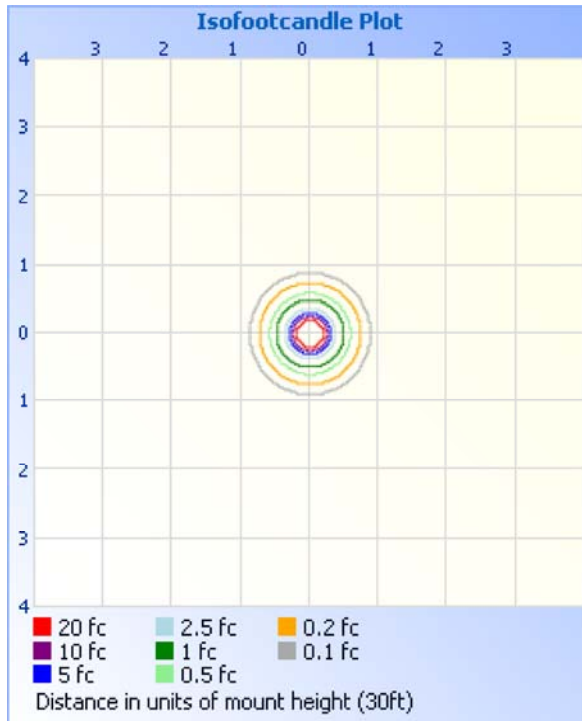

Filename: LTO-75-18-30-RJ45-80-NL_rep

Manufacturer: Aquarii

Luminaire: Stage Light

Luminaire Cat: Model: Lieto - 18 Degree Beamspread - 75 Watts - 3000K White Light

Lamp: LED

Lamp Output: 1 lamp, total luminaire Lumens: 7238.7

Max Candela: 61,681.4 at Horizontal: 0°, Vertical: 0°

Input Wattage: 79.2

Luminous Opening: Circular (Dia: 11.04")

Test Lab: Intertek

Photometry : Type C

CIE Class: Direct

Cutoff Class: Full Cutoff

Nema Type: 3 X 3

Coefficients Of Utilization - Zonal Cavity Method

Effective Floor Cavity Reflectance: 20%

RCC %:	80				70				50				30			10			0
RW %:	70	50	30	0	70	50	30	0	50	30	20	50	30	20	50	30	20	0	
RCR: 0	1.19	1.19	1.19	1.19	1.16	1.16	1.16	1.00	1.11	1.11	1.11	1.06	1.06	1.06	1.02	1.02	1.02	1.00	
1	1.15	1.13	1.12	1.10	1.13	1.11	1.10	.98	1.07	1.06	1.05	1.04	1.03	1.02	1.00	1.00	.99	.97	
2	1.12	1.09	1.06	1.04	1.10	1.07	1.05	.95	1.04	1.02	1.00	1.01	1.00	.98	.99	.97	.96	.95	
3	1.09	1.05	1.01	.99	1.07	1.03	1.00	.93	1.01	.99	.97	.99	.97	.95	.97	.95	.94	.92	
4	1.06	1.01	.98	.95	1.05	1.00	.97	.91	.98	.95	.93	.96	.94	.92	.95	.93	.91	.90	
5	1.03	.98	.94	.92	1.02	.97	.94	.89	.96	.93	.91	.94	.92	.90	.93	.91	.89	.88	
6	1.01	.95	.92	.89	1.00	.95	.91	.87	.93	.90	.88	.92	.90	.88	.91	.89	.87	.86	
7	.99	.93	.89	.87	.98	.92	.89	.85	.91	.88	.86	.90	.88	.86	.89	.87	.85	.84	
8	.97	.91	.87	.85	.96	.90	.87	.83	.89	.86	.84	.89	.86	.84	.88	.85	.84	.83	
9	.95	.89	.85	.83	.94	.88	.85	.82	.88	.85	.82	.87	.84	.82	.86	.84	.82	.81	
10	.93	.87	.83	.81	.92	.87	.83	.80	.86	.83	.81	.85	.83	.81	.85	.82	.80	.80	