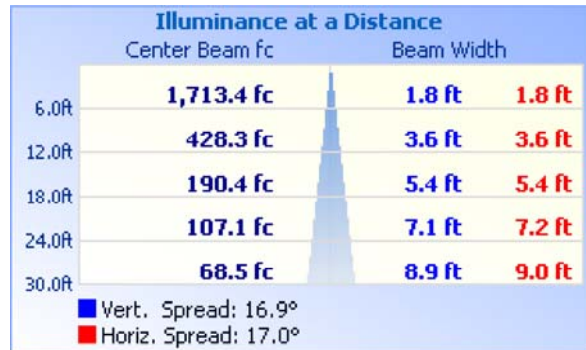

Filename: LTO-75-18-30-RJ45-80-NL_rep

Manufacturer: Aquarii

Luminaire: Stage Light

Luminaire Cat: Model: Lieto - 18 Degree Beamspread - 75 Watts - 3000K White Light

Lamp: LED

Lamp Output: 1 lamp, total luminaire Lumens: 7238.7

Max Candela: 61,681.4 at Horizontal: 0°, Vertical: 0°

Input Wattage: 79.2

Luminous Opening: Circular (Dia: 11.04")

Test Lab: Intertek

Photometry : Type C

CIE Class: Direct

Cutoff Class: Full Cutoff

Nema Type: 3 X 3

Zonal Lumen Summary

Zone	Lumens	% Luminaire
0-30	6,816.4	94.2%
0-40	7,083.6	97.9%
0-60	7,238.4	100%
60-90	0.4	0%
70-100	0	0%
90-120	0	0%
0-90	7,238.7	100%
90-180	0	0%
0-180	7,238.7	100%

Lumens Per Zone

Zone	Lumens	% Total	Zone	Lumens	% Total
0-10	3,756.2	51.9%	90-100	0	0%
10-20	2,377.6	32.8%	100-110	0	0%
20-30	682.6	9.4%	110-120	0	0%
30-40	267.2	3.7%	120-130	0	0%
40-50	117.2	1.6%	130-140	0	0%
50-60	37.6	0.5%	140-150	0	0%
60-70	0.4	0.0%	150-160	0	0%
70-80	0	0.0%	160-170	0	0%
80-90	0	0.0%	170-180	0	0%