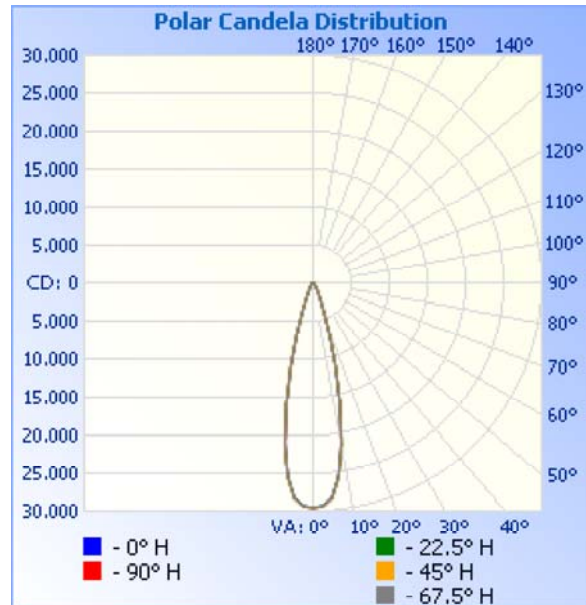

**Filename: LTO-75-28-30-RJ45-80-NL\_rep**

Manufacturer: Aquarii

Luminaire: Stage Light

Luminaire Cat: Model: Lieto - 28 Degree Beamspread - 75 Watts - 3000K White Light

Lamp: LED

Lamp Output: 1 lamp, total luminaire Lumens: 7274.7

Max Candela: 29,522.1 at Horizontal: 0°, Vertical: 0°

Input Wattage: 75.9

Luminous Opening: Circular (Dia: 11.04")

Test Lab: Intertek

Photometry : Type C

CIE Class: Direct

Cutoff Class: Full Cutoff

Nema Type: 3 X 3

**Zonal Lumen Summary**

Zone	Lumens	% Luminaire
0-30	6,524.9	89.7%
0-40	6,893.3	94.8%
0-60	7,218.6	99.2%
60-90	56.1	0.8%
70-100	8.5	0.1%
90-120	0	0%
0-90	7,274.7	100%
90-180	0	0%
0-180	7,274.7	100%

**Lumens Per Zone**

**Luminaire Report Summary**

IESNA:LM-63-2002  
 [LUMCAT] Model: Lieto - 28 Degree Beamspread - 75 Watts - 3000K White Light  
 [LUMINAIRE] Stage Light  
 [LAMP] LED  
 [USER DEFINED] 120.07 AC, 648.1 mA, 76.07 W, 0.9776 PF  
 [TEST]  
 [TESTLAB] Intertek  
 [ISSUEDATE] 10/03/2018  
 [MANUFAC] Aquarii