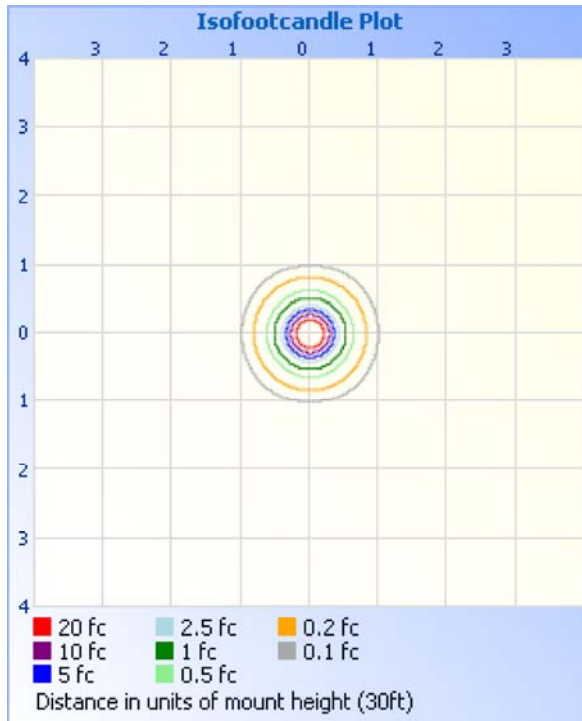

Lumens Per Zone

Zone	Lumens	% Total	Zone	Lumens	% Total
0-10	2,469.8	33.9%	90-100	0	0%
10-20	3,119.1	42.9%	100-110	0	0%
20-30	936.1	12.9%	110-120	0	0%
30-40	368.4	5.1%	120-130	0	0%
40-50	203.2	2.8%	130-140	0	0%
50-60	122.2	1.7%	140-150	0	0%
60-70	47.7	0.7%	150-160	0	0%
70-80	8.5	0.1%	160-170	0	0%
80-90	0	0.0%	170-180	0	0%