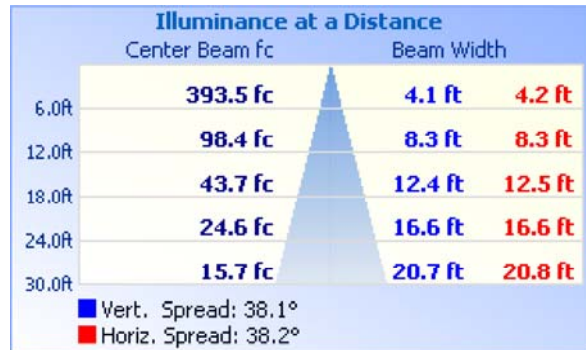

Lumens Per Zone

Zone	Lumens	% Total	Zone	Lumens	% Total
0-10	1,316.1	18.4%	90-100	0	0%
10-20	2,757.0	38.5%	100-110	0	0%
20-30	1,727.2	24.1%	110-120	0	0%
30-40	798.3	11.1%	120-130	0	0%
40-50	338.5	4.7%	130-140	0	0%
50-60	151.8	2.1%	140-150	0	0%
60-70	58.1	0.8%	150-160	0	0%
70-80	15.9	0.2%	160-170	0	0%
80-90	0.2	0.0%	170-180	0	0%