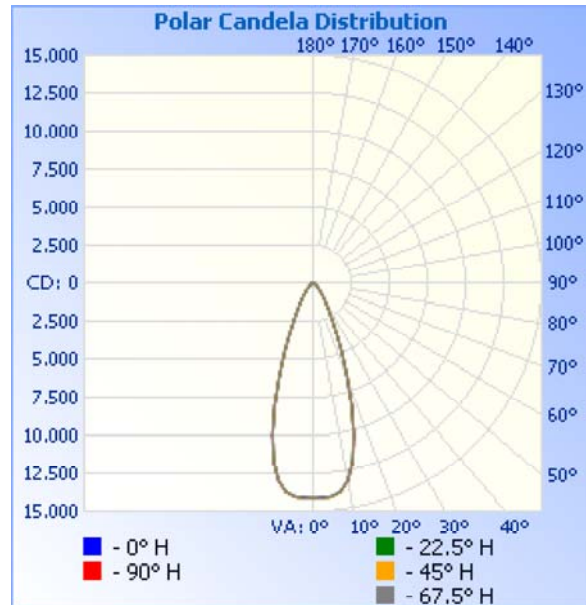

**Filename: LTO-75-36-30-RJ45-80-NL\_rep**

Manufacturer: Aquarii

Luminaire: Stage Light

Luminaire Cat: Model: Lieto - 36 Degree Beamspread - 75 Watts - 3000K White Light

Lamp: LED

Lamp Output: 1 lamp, total luminaire Lumens: 7163

Max Candela: 14,199.7 at Horizontal: 45°, Vertical: 2.5°

Input Wattage: 76.4

Luminous Opening: Circular (Dia: 11.04")

Test Lab: Intertek

Photometry : Type C

CIE Class: Direct

Cutoff Class: Full Cutoff

Nema Type: 4 X 4

**Zonal Lumen Summary**

Zone	Lumens	% Luminaire
0-30	5,800.3	81%
0-40	6,598.6	92.1%
0-60	7,088.8	99%
60-90	74.1	1%
70-100	16.1	0.2%
90-120	0	0%
0-90	7,163.0	100%
90-180	0	0%
0-180	7,163.0	100%

**Lumens Per Zone**

**Luminaire Report Summary**

IESNA:LM-63-2002

[LUMCAT] Model: Lieto - 36 Degree Beamspread - 75 Watts - 3000K White Light

[LUMINAIRE] Stage Light

[LAMP] LED

[USER DEFINED] 120.08 AC, 651.9 mA, 76.54 W, 0.9778 PF