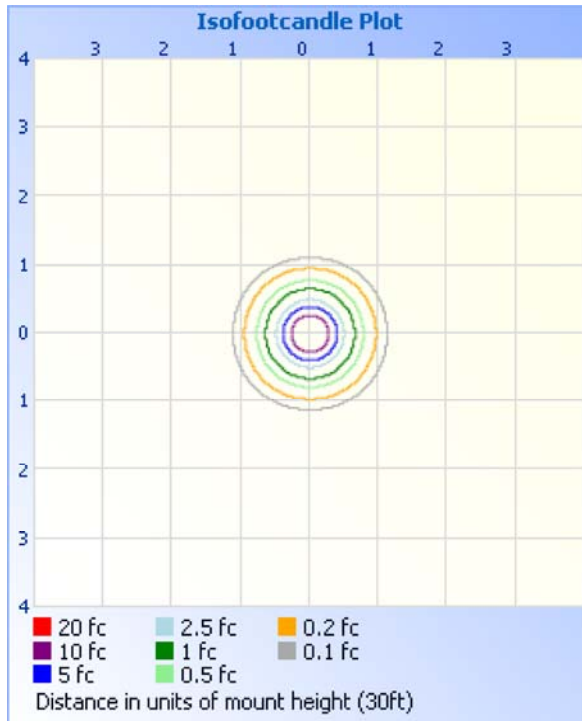

Lumens Per Zone

Zone	Lumens	% Total	Zone	Lumens	% Total
0-10	1,316.1	18.4%	90-100	0	0%
10-20	2,757.0	38.5%	100-110	0	0%
20-30	1,727.2	24.1%	110-120	0	0%
30-40	798.3	11.1%	120-130	0	0%
40-50	338.5	4.7%	130-140	0	0%
50-60	151.8	2.1%	140-150	0	0%
60-70	58.1	0.8%	150-160	0	0%
70-80	15.9	0.2%	160-170	0	0%
80-90	0.2	0.0%	170-180	0	0%