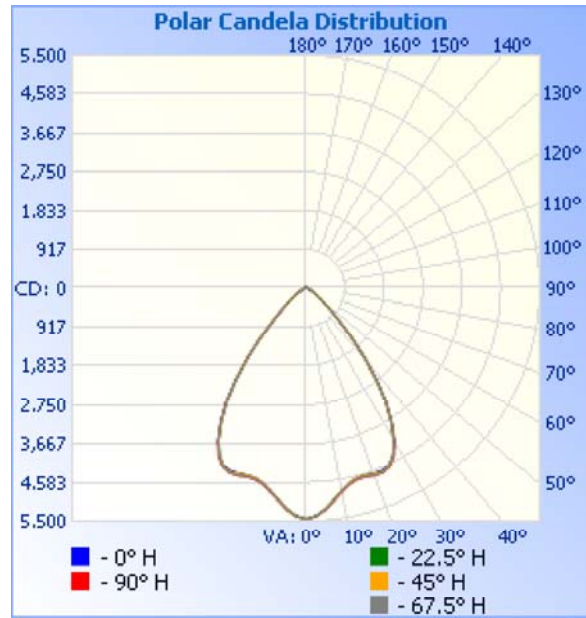

Filename: LTO-75-70-30-RJ45-80-NL_rep

Manufacturer: Aquarii

Luminaire: Stage Light

Luminaire Cat: Model: Lieto - 70 Degree Beamspread - 75 Watts - 3000K White Light

Lamp: LED

Lamp Output: 1 lamp, total luminaire Lumens: 7308.6

Max Candela: 5,448.3 at Horizontal: 0°, Vertical: 0°

Input Wattage: 75.7

Luminous Opening: Circular (Dia: 11.04")

Test Lab: Intertek

Photometry : Type C

CIE Class: Direct

Cutoff Class: Cutoff

Nema Type: 6 X 6

Zonal Lumen Summary

Zone	Lumens	% Luminaire
0-30	3,904.5	53.4%
0-40	5,890.3	80.6%
0-60	7,151.6	97.9%
60-90	157.0	2.1%
70-100	53.5	0.7%
90-120	0.0	0%
0-90	7,308.6	100%
90-180	0.0	0%
0-180	7,308.6	100%

Lumens Per Zone

Luminaire Report Summary

IESNA:LM-63-2002
 [LUMCAT] Model: Lieto - 70 Degree Beamspread - 75 Watts - 3000K White Light
 [LUMINAIRE] Stage Light
 [LAMP] LED
 [USER DEFINED] 120.04 AC, 646.5 mA, 75.86 W, 0.9775 PF
 [TEST]
 [TESTLAB] Intertek
 [ISSUEDATE] 10/03/2018
 [MANUFAC] Aquarii