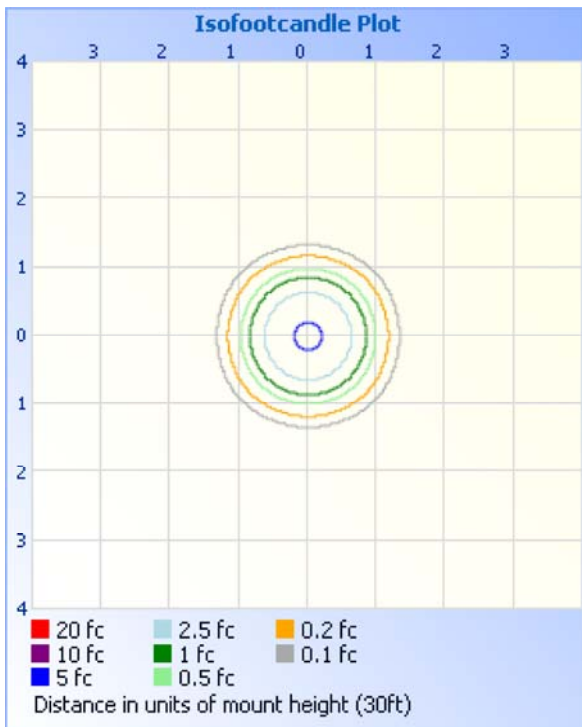

Coefficients Of Utilization - Zonal Cavity Method

Effective Floor Cavity Reflectance: 20%

RCC %:	80				70				50			30			10			0
RW %:	70	50	30	0	70	50	30	0	50	30	20	50	30	20	50	30	20	0
RCR: 0	1.19	1.19	1.19	1.19	1.16	1.16	1.16	1.00	1.11	1.11	1.11	1.06	1.06	1.06	1.02	1.02	1.02	1.00
1	1.13	1.09	1.07	1.04	1.10	1.07	1.05	.92	1.03	1.01	.99	.99	.98	.96	.96	.95	.93	.92
2	1.06	1.00	.96	.92	1.04	.98	.94	.84	.95	.92	.89	.92	.89	.87	.89	.87	.85	.83
3	.99	.92	.86	.82	.97	.91	.85	.77	.88	.83	.80	.85	.82	.78	.83	.80	.77	.75
4	.93	.85	.78	.73	.91	.83	.77	.70	.81	.76	.72	.79	.75	.71	.77	.73	.70	.69
5	.88	.78	.71	.66	.86	.77	.71	.64	.75	.70	.65	.73	.69	.65	.72	.68	.64	.62
6	.82	.72	.65	.60	.81	.71	.65	.59	.70	.64	.60	.68	.63	.59	.67	.62	.59	.57
7	.77	.67	.60	.55	.76	.66	.60	.54	.65	.59	.55	.63	.58	.54	.62	.58	.54	.52
8	.73	.62	.55	.51	.72	.61	.55	.50	.60	.54	.50	.59	.54	.50	.58	.53	.50	.48
9	.69	.58	.51	.47	.68	.57	.51	.46	.56	.50	.46	.55	.50	.46	.54	.50	.46	.44
10	.65	.54	.48	.43	.64	.54	.47	.43	.53	.47	.43	.52	.47	.43	.51	.46	.43	.41

Luminaire Report Summary

IESNA:LM-63-2002
[LUMCAT] Model: Lieto - 70 Degree Beamspread - 75 Watts - 3000K White Light
[LUMINAIRE] Stage Light
[LAMP] LED
[USER DEFINED] 120.04 AC, 646.5 mA, 75.86 W, 0.9775 PF
[TEST]
[TESTLAB] Intertek
[ISSUEDATE] 10/03/2018
[MANUFAC] Aquarii

FILE: CREATED USING ABSOLUTE PHOTOMETRY
FILE: CANDELA MULTIPLIER: 1
FILE: VERTICAL ANGLES: 73, HORIZONTAL ANGLES: 17
FILE: COORDINATE SYSTEM: TYPE C
FILE: UNIT OF MEASURE: STANDARD
FILE: BALLAST FACTOR: 1